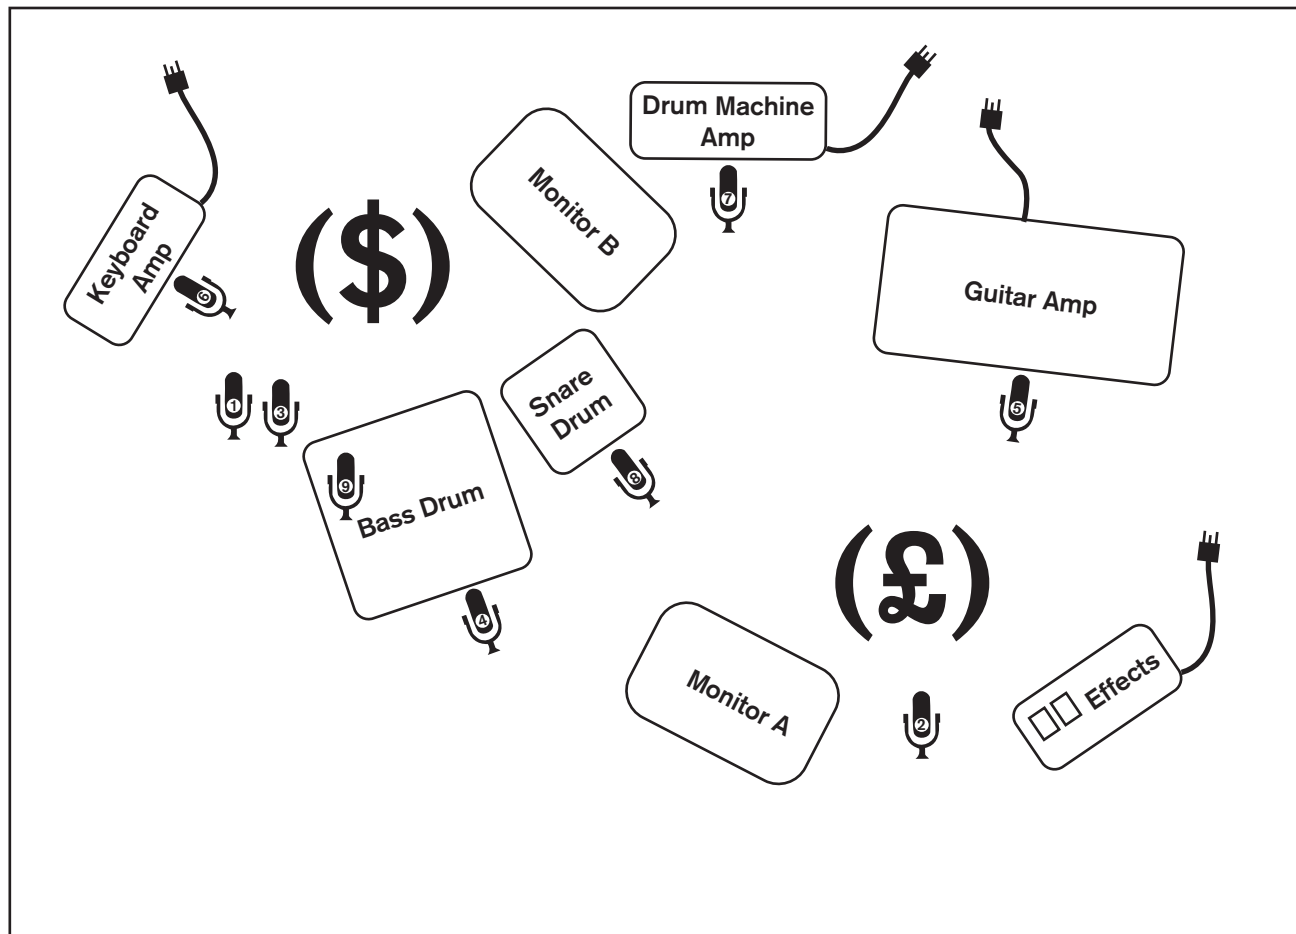

3.5m

2.5m

↑ Audience ↓

(**\$**) Captain Moustache

(**£**) Fredo Ignazio

Plug (Swiss Standard, 220V)

* Voc Captain Moustache (SM58 or similar)

* Voc Fredo Ignazio (SM58 or similar)

* Resonator Guitar (Sennheiser 421 present, we only need an XLR chord to connect to your mixer)

* Bass-Drum (Beta91 / EV PL20 / Beta 52 or similar)

* Guitar Amp (SM57/SM58 or similar)

Keyboard Amp (SM57/SM58 or similar)

Drum Machine Amp (SM57/SM58 or similar)

Snare Drum (SM57/SM58 or similar)

Tambourin / Schellenkranz (SM57/SM58 or similar)

* Microfone 1-5 are absolutely necessary, though we bring No. 1-3. Plain Mics, we need stands and XLR cords from the venue!

Microfone 5-9 are optional depending on the venue size!